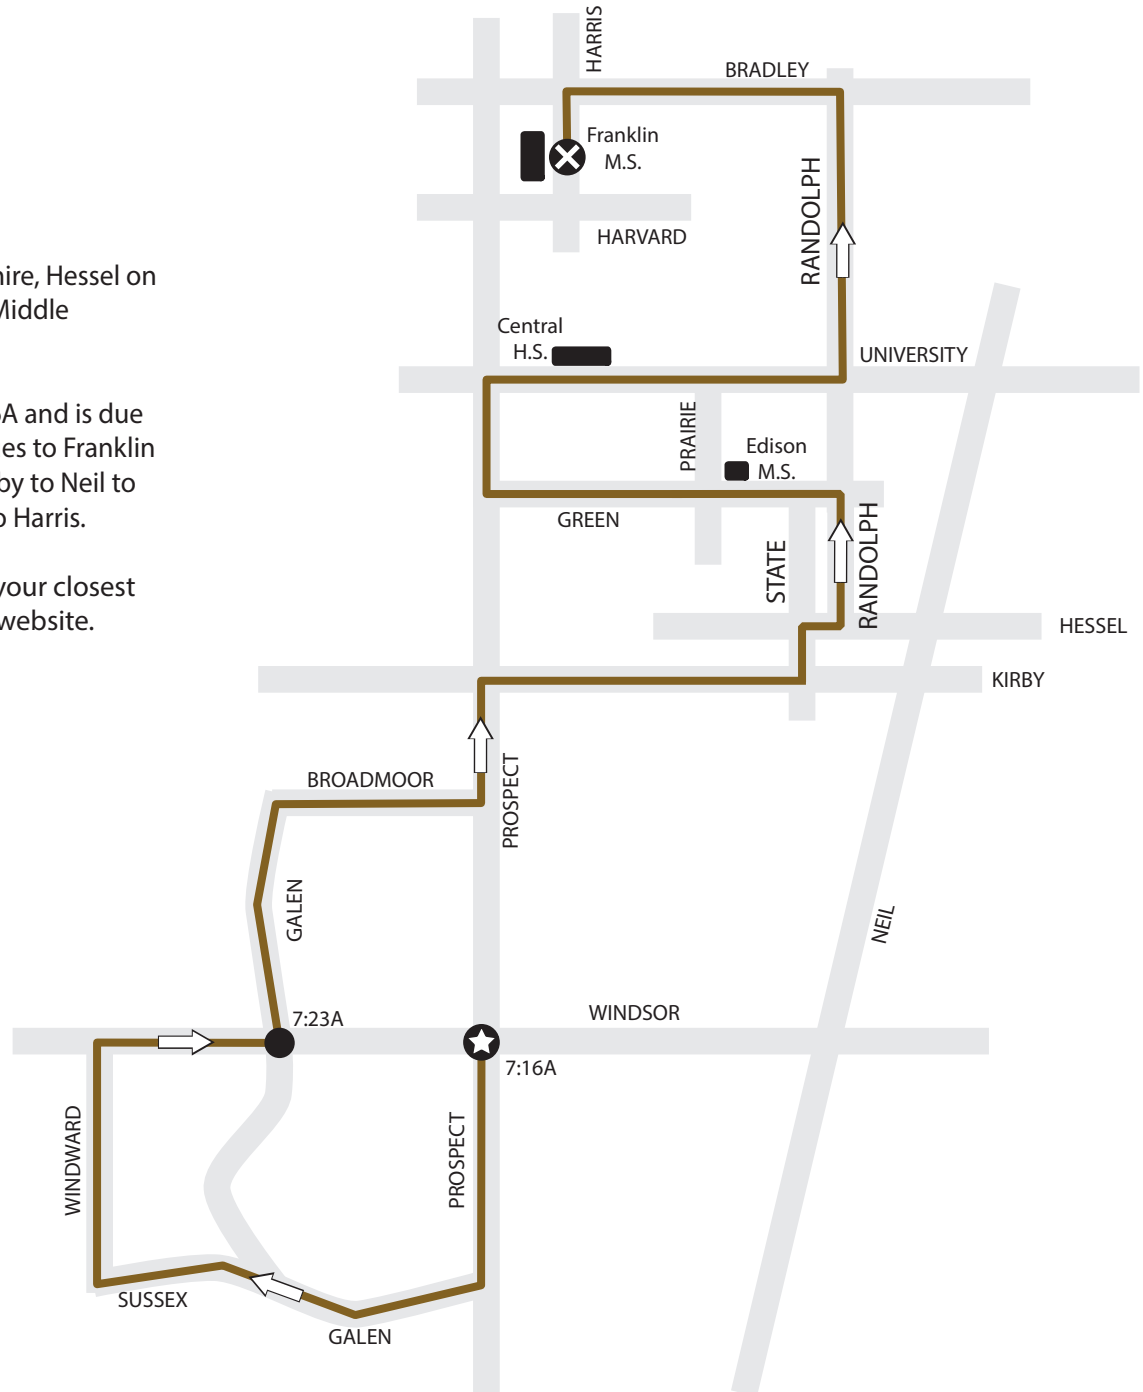

thrive

217.384.8188 mtd.org

**DEVONSHIRE TO FRANKLIN MIDDLE SCHOOL**

AM ONLY - 9B Brown Route serving Galen Drive, Devonshire, Hessel on the Park, and Devonshire South Areas going to Franklin Middle School.

The trip starts at the corner of Prospect & Windsor at 7:16A and is due to arrive at Galen & Windsor at 7:23A. Route then continues to Franklin Middle School via Galen to Broadmoor to Prospect to Kirby to Neil to Green to Prospect to University to Randolph to Bradley to Harris.

MTD will board and alight at designated stops. To find your closest designated stop, please call (217.384.8188) or visit our website.

	MTD Route
	Beginning of Route
	End of Route
	Timepoint

\*map not to scale